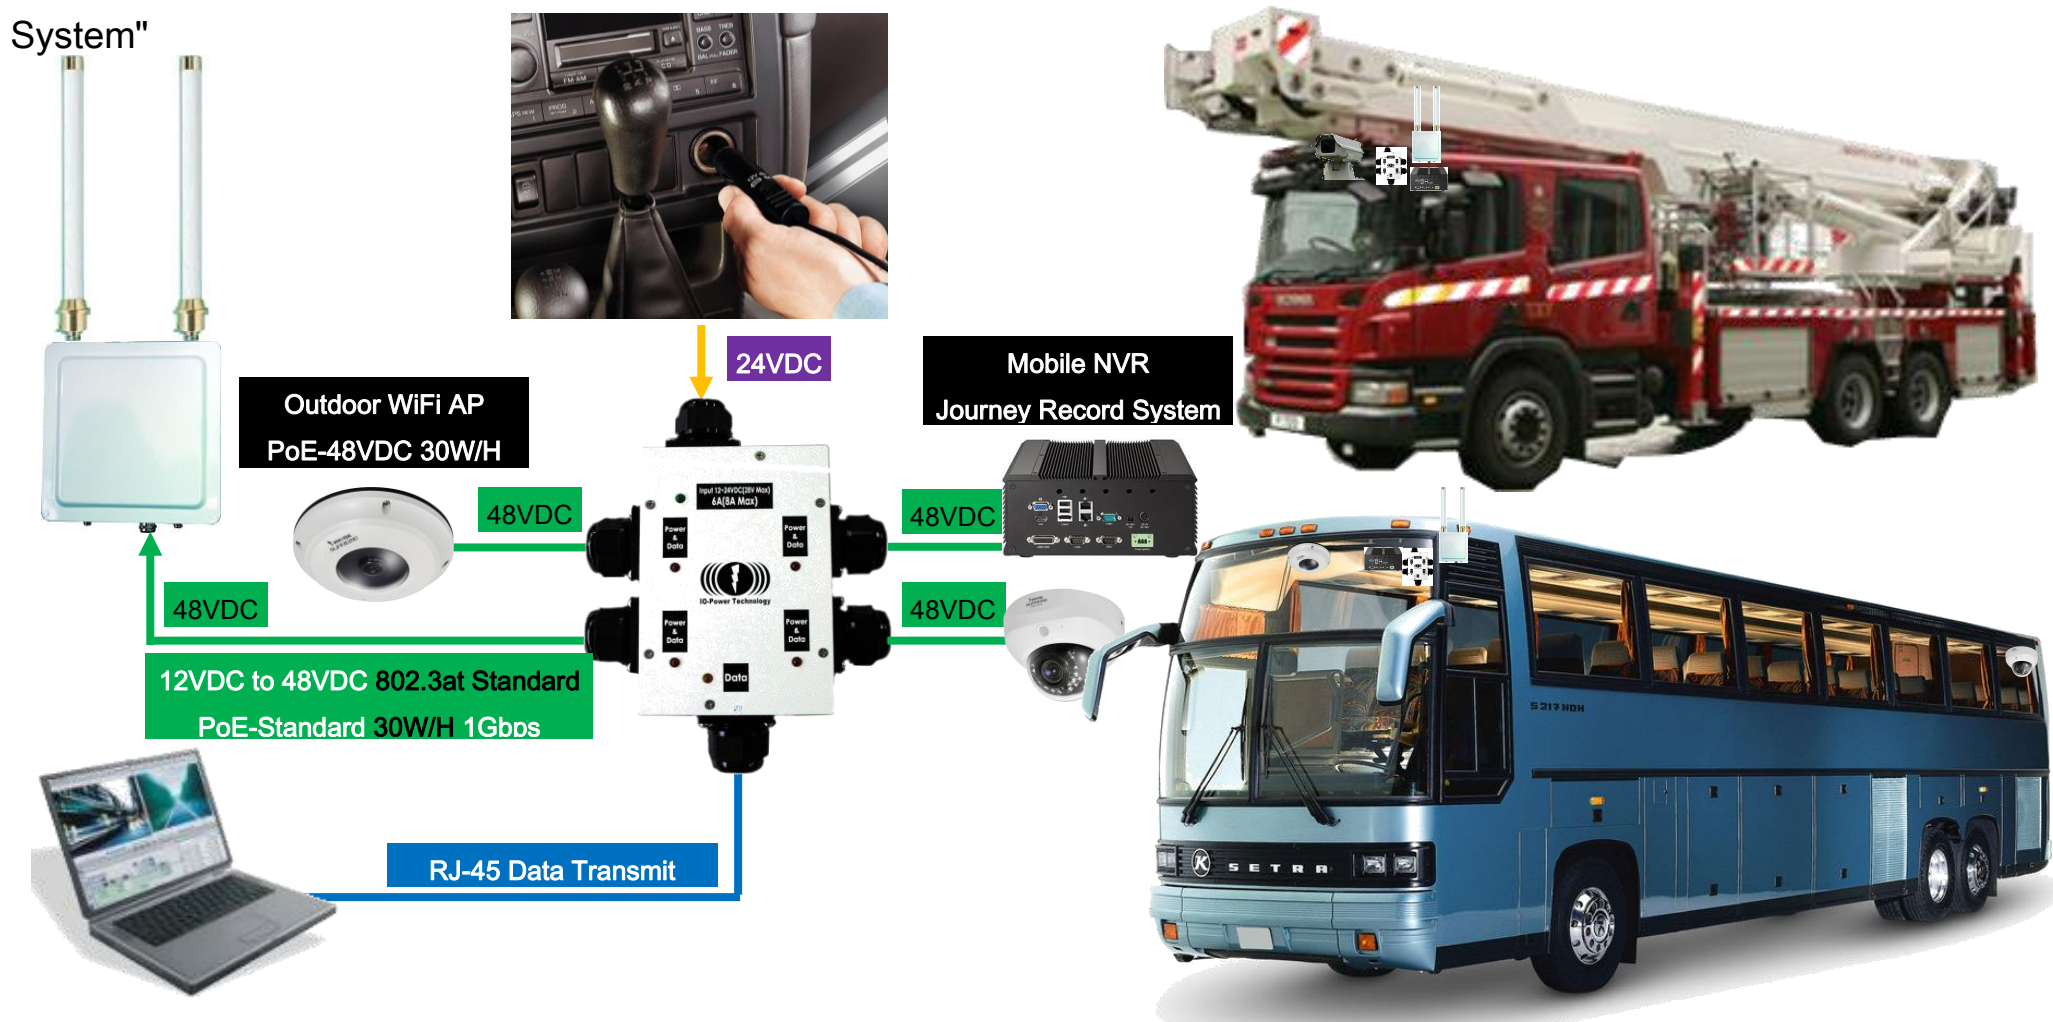

Cars, Police cars, Ambulances and Engineering Emergency Treatment ...Use 12VDC Cigarette Lighter or Engine Power Supply Sources

2.12VDC to 48VDC 4Port PoE Switch Power Supply for System

Applies to "Mobile Video Surveillance", "Vehicle-mounted Wireless Mobile Surveillance System", "Car License Plate Recognition System", "R&D Project Officer" used in this test.

Public Bus, Military / Police Bus, Fire Trucks, Container Trucks, Truck ... Use 24VDC Cigarette Lighter or Engine Power Supply Sources

3.24VDC to 48VDC 4Port PoE Switch Power Supply for System

Applies to "Mobile Video Surveillance", "Public Bus Journey Record System", "Fire and Ambulance System", "Truck Video System"

Public Bus, Military / Police Bus, Fire Trucks, Container Trucks, Truck ... Use 24VDC Cigarette Lighter or Engine Power Supply Sources

4.24VDC to 48VDC 4Port PoE Switch Power Supply for System

Applies to "Mobile Video Surveillance", "Public Bus Journey Record System", "Fire and Ambulance System", "Truck Video System"

Public Bus, Military / Police Bus, Fire Trucks, Container Trucks, Truck ... Use 24VDC Cigarette Lighter or Engine Power Supply Sources

5.24VDC to 48VDC 4Port PoE Switch Power Supply for System

Applies to "Mobile Video Surveillance", "Public Bus Journey Record System", "Fire and Ambulance System", "Truck Video System"