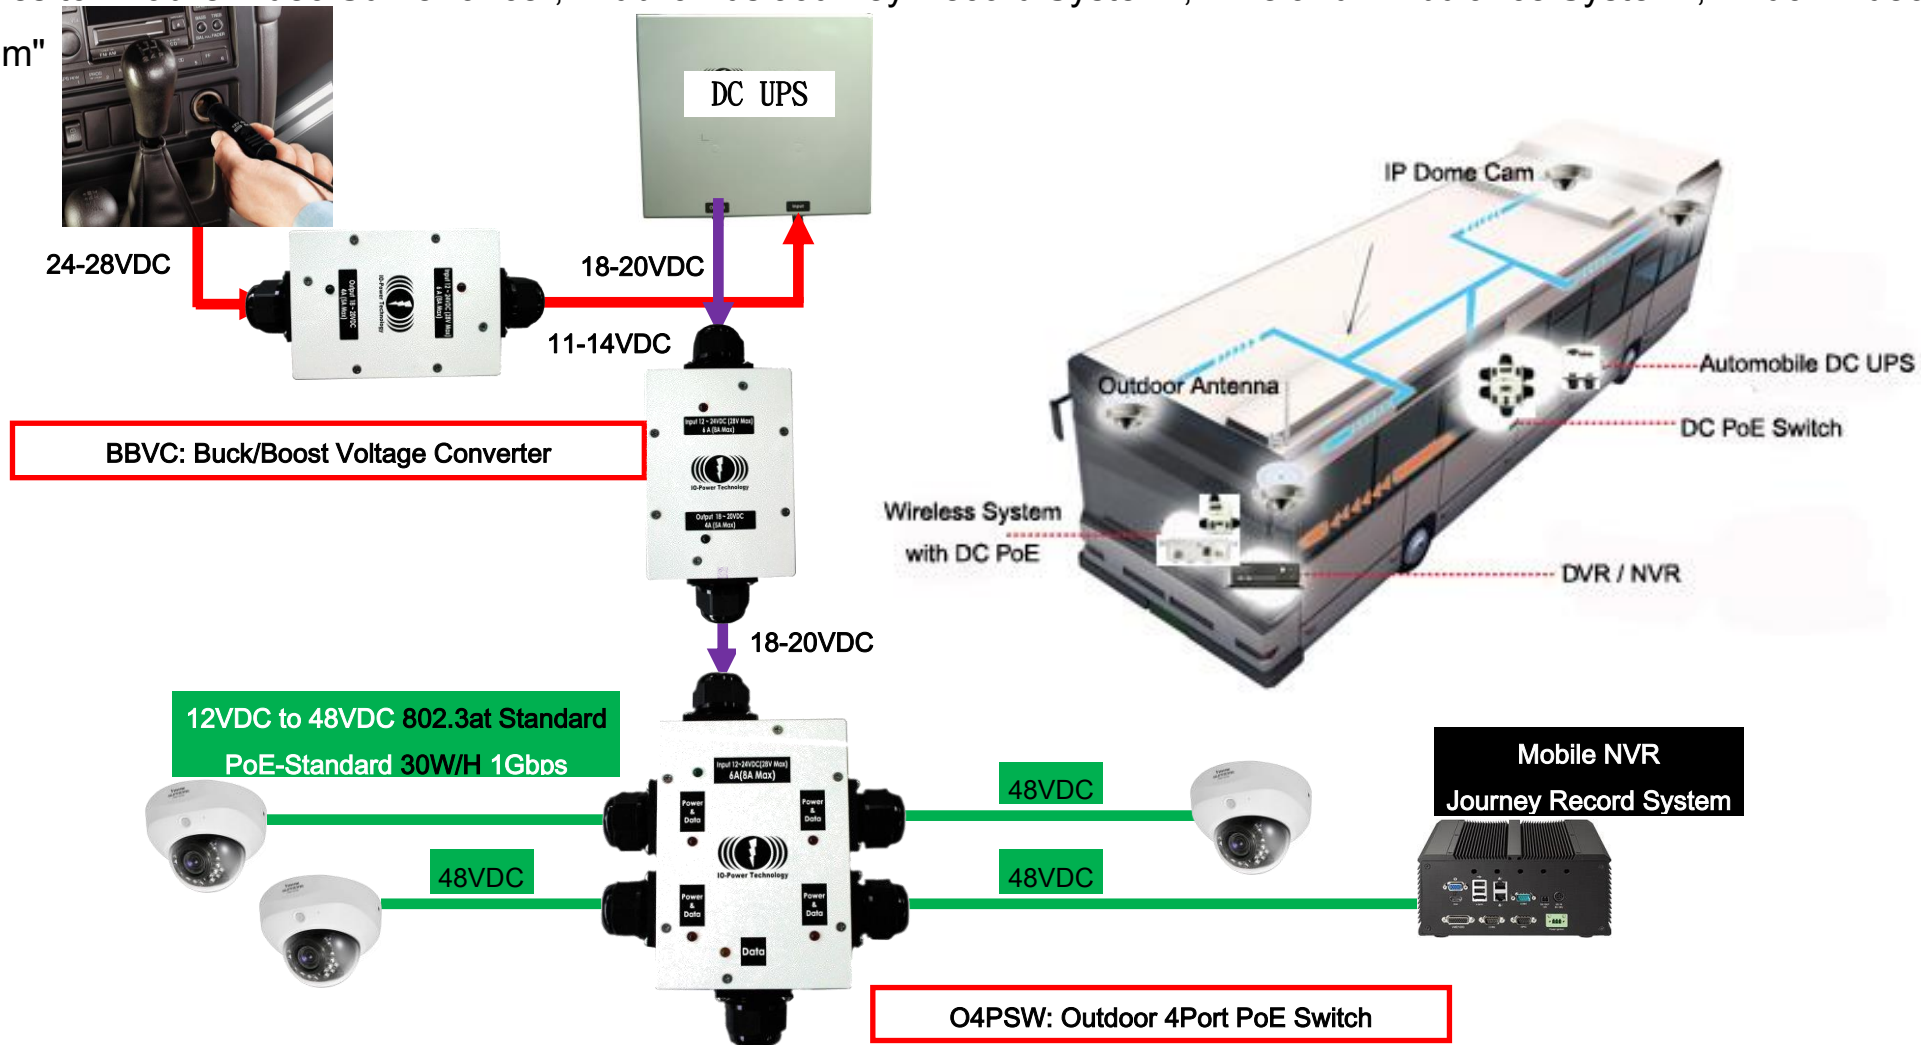

Cars, Police cars, Ambulances and Engineering Emergency Treatment ...Use 12VDC Cigarette Lighter or Engine Power Supply Sources

2.12VDC to 48VDC 4Port PoE Switch Power Supply for System

Applies to "Mobile Video Surveillance", "Vehicle-mounted Wireless Mobile Surveillance System", "Car License Plate Recognition System", "R&D Project Officer" used in this test.

Public Bus, Military / Police Bus, Fire Trucks, Container Trucks, Truck ... Use 24VDC Cigarette Lighter or Engine Power Supply Sources

3.24VDC to 48VDC 4Port PoE Switch Power Supply for System

Applies to "Mobile Video Surveillance", "Public Bus Journey Record System", "Fire and Ambulance System", "Truck Video System"

Public Bus, Military / Police Bus, Fire Trucks, Container Trucks, Truck ... Use 24VDC Cigarette Lighter or Engine Power Supply Sources

4.24VDC to 48VDC 4Port PoE Switch Power Supply for System

Applies to "Mobile Video Surveillance", "Public Bus Journey Record System", "Fire and Ambulance System", "Truck Video System"

Public Bus, Military / Police Bus, Fire Trucks, Container Trucks, Truck ... Use 24VDC Cigarette Lighter or Engine Power Supply Sources

5.24VDC to 48VDC 4Port PoE Switch Power Supply for System

Applies to "Mobile Video Surveillance", "Public Bus Journey Record System", "Fire and Ambulance System", "Truck Video System"