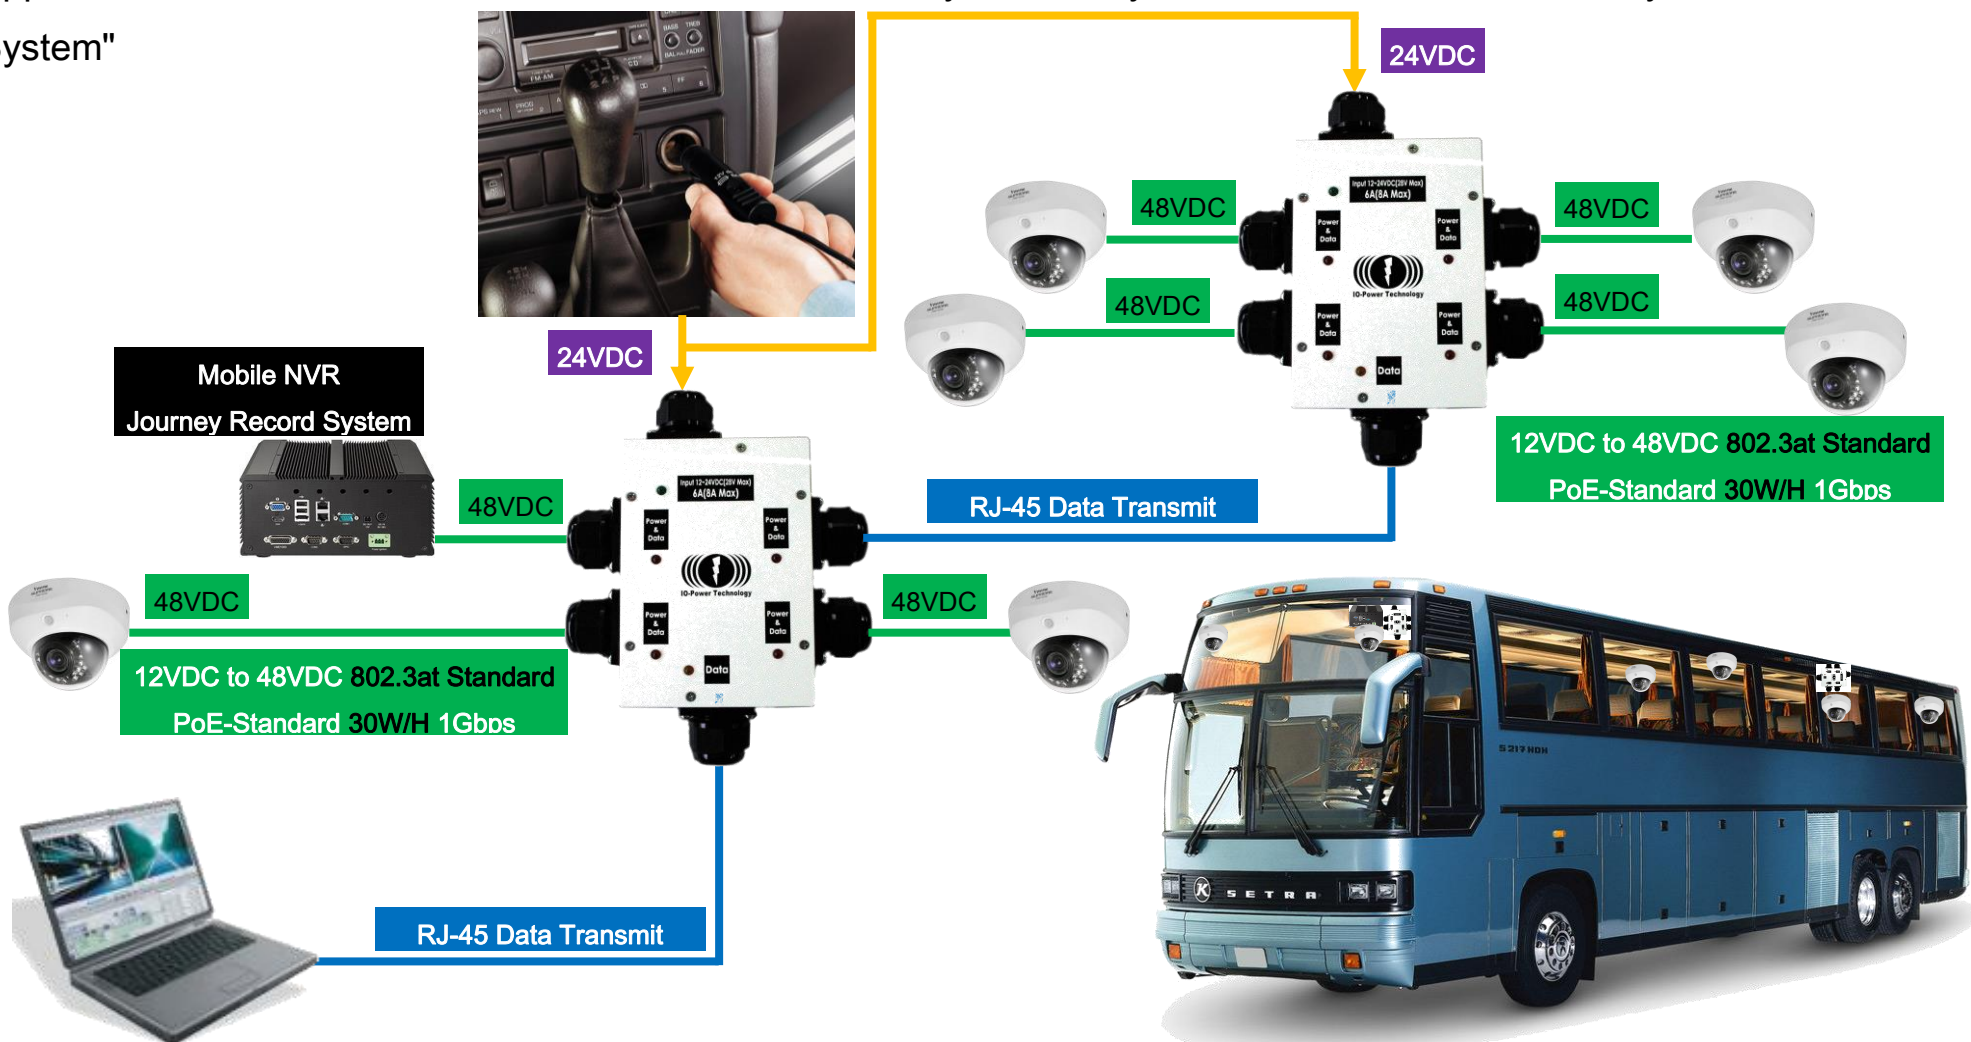

Cars, Police cars, Ambulances and Engineering Emergency Treatment ...Use 12VDC Cigarette Lighter or Engine Power Supply Sources

2.12VDC to 48VDC 4Port PoE Switch Power Supply for System

Applies to "Mobile Video Surveillance", "Vehicle-mounted Wireless Mobile Surveillance System", "Car License Plate Recognition System", "R&D Project Officer" used in this test.

Public Bus, Military / Police Bus, Fire Trucks, Container Trucks, Truck ... Use 24VDC Cigarette Lighter or Engine Power Supply Sources

3.24VDC to 48VDC 4Port PoE Switch Power Supply for System

Applies to "Mobile Video Surveillance", "Public Bus Journey Record System", "Fire and Ambulance System", "Truck Video System"

Public Bus, Military / Police Bus, Fire Trucks, Container Trucks, Truck ... Use 24VDC Cigarette Lighter or Engine Power Supply Sources

4.24VDC to 48VDC 4Port PoE Switch Power Supply for System

Applies to "Mobile Video Surveillance", "Public Bus Journey Record System", "Fire and Ambulance System", "Truck Video System"

Public Bus, Military / Police Bus, Fire Trucks, Container Trucks, Truck ... Use 24VDC Cigarette Lighter or Engine Power Supply Sources

5.24VDC to 48VDC 4Port PoE Switch Power Supply for System

Applies to "Mobile Video Surveillance", "Public Bus Journey Record System", "Fire and Ambulance System", "Truck Video System"