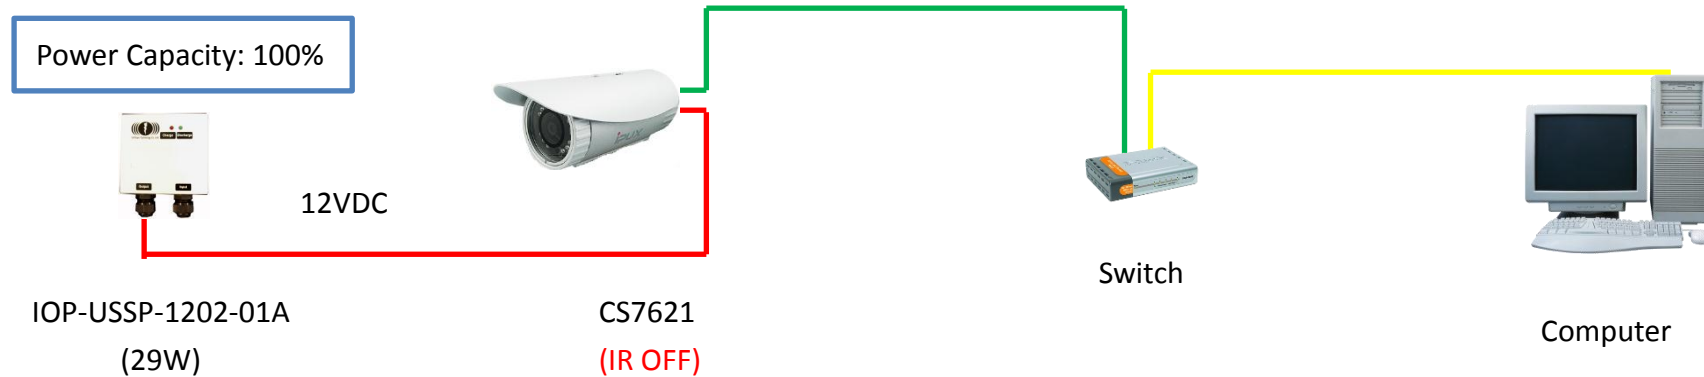

iPUX Device Power Consumption Test with IO-Power Outdoor DC UPS Series

Devices Provided by Fitivision Technology Inc.

Testing Result:

Product Model (camera)	Product Model (DC UPS)	Power Supply	IR	Other Factor	Start Time	End Time	Total Lasting Time	Total Consumption
iPUX IP Cam CS7621	IOP-USSP-1202-01A (29W)	12VDC			16:00 8/25/2012	21:04 8/25/2012	5 hours 4 minutes (5.06 hours)	5.73W/h
iPUX IP Cam CS7621	IOP-USSP-1202-01A (29W)	12VDC	V		10:00 8/28/2012	13:37 8/28/2012	3 hours 37 minutes (3.61 hours)	8.03W/h

iPUX CS7621

IOP-USSP-1202-01A (29W)

Note: The camera consumption test is based on static shooting.

1. IP Cam(iPUX CS7621):

Start: 16:00 8/25/2012

End: 21:04 8/25/2012

Lasting Time: 5 hours 4 minutes (5.06 hours)