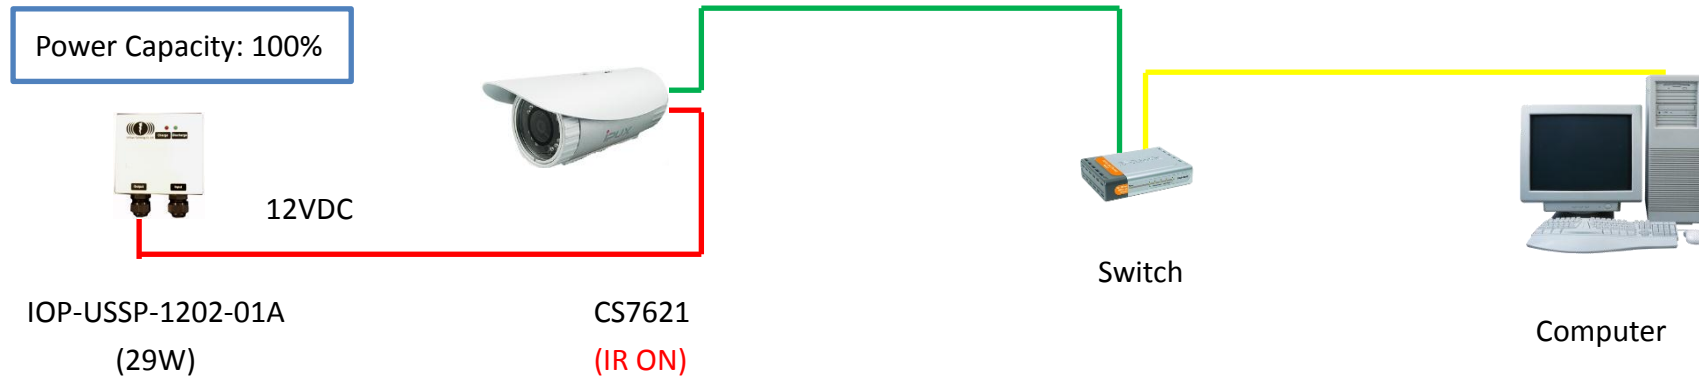

2. IP Cam(iPUX CS7621):

Start: 10:00 8/28/2012

End: 13:37 8/28/2012

Lasting Time: 3 hours 37 minutes (3.61 hours)

29W/3.61h=8.03W/h (actual consumption)

IP Cam Information:

<http://www.ipux.net/bullet.html>