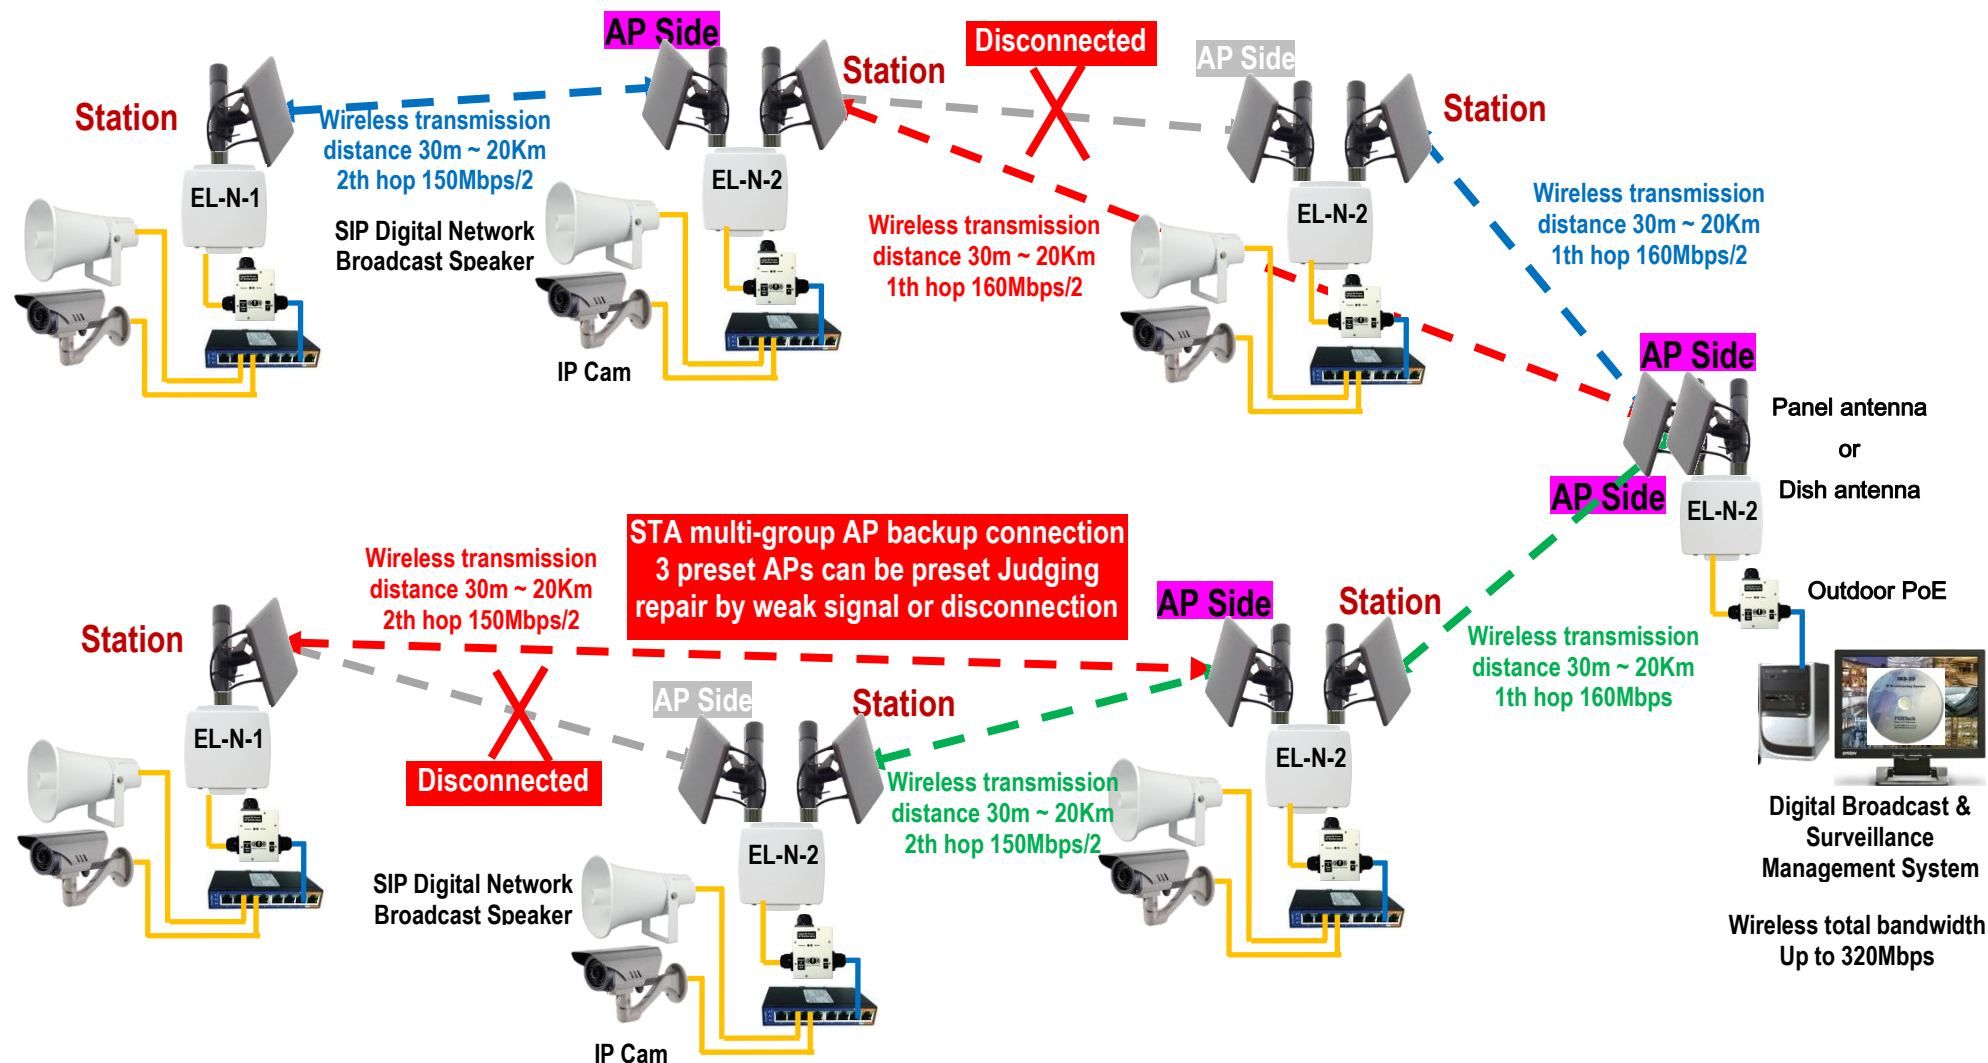

### 3. "AP-STA point-to-multipoint shore distance" wireless SIP digital network broadcast and monitoring transmission system application diagram

- Wireless broadcasting systems such as warehouses, factory areas, exhibition areas, temporary event areas, etc. → Save wiring costs and provide wireless radio deployment at a short distance of 30m ~ 2Km (can introduce mobile monitoring system)
- Wireless broadcasting systems in neighborhoods, campuses, parks, etc. → Save wiring costs and provide 30m ~ 2Km close-range wireless broadcasting deployment (can simultaneously introduce monitoring systems)

## 5. "PTP MESH Multipoint Relay Jumping Long Distance" Wireless SIP Digital Network Broadcast and Monitoring Transmission System Application Illustration

- Wireless broadcasting systems such as storage area, industry 4.0 factory area, science park, playground area, smart street lights, etc
- Wireless broadcasting system of police station Tianluodi network, townships, university campuses, mountain forest areas, river bureaus, port container areas

## 6. "AP / STA multi-point relay hopping long distance" wireless SIP digital network broadcast and monitoring transmission system application diagram

- Wireless broadcasting systems such as storage area, industry 4.0 factory area, science park, playground area, smart street lights, etc
- Wireless broadcasting system of police station Tianluodi network, townships, university campuses, mountain forest areas, river bureaus, port container areas

## 7. "AP / STA multi-point relay hopping long distance" wireless SIP digital network broadcast and monitoring transmission system application diagram

- Wireless broadcasting systems such as storage area, industry 4.0 factory area, science park, playground area, smart street lights, etc
- Wireless broadcasting system of police station Tianluodi network, townships, university campuses, mountain forest areas, river bureaus, port container areas