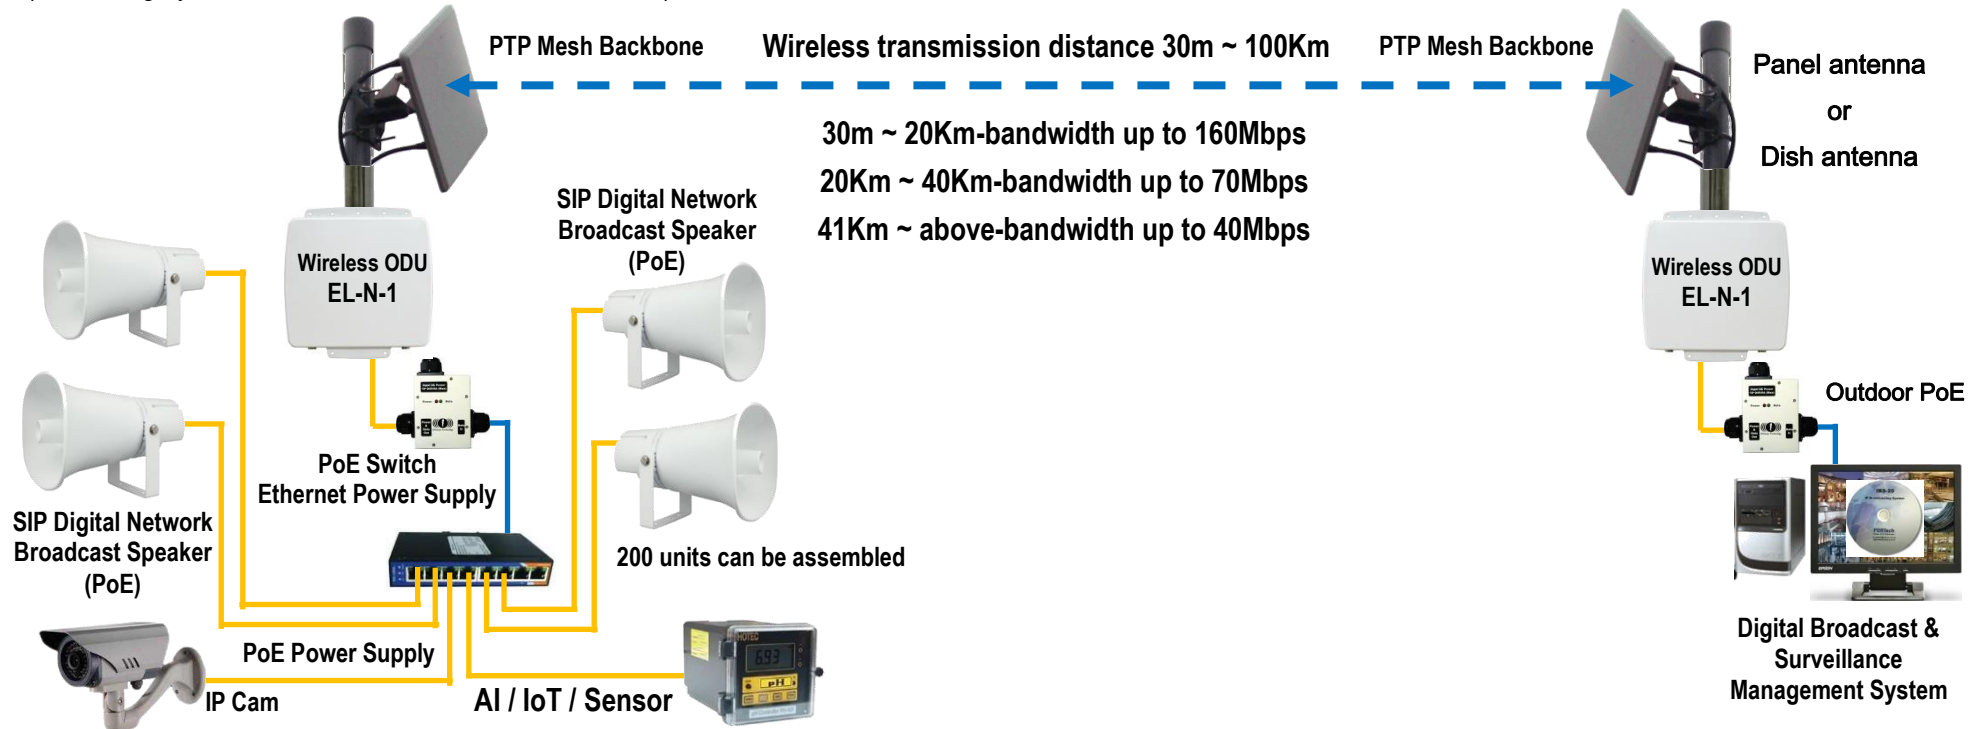

## Outdoor Wireless SIP Digital Network Broadcast Transmission System

#### 1. "AP-STA Point-to-Point Long Distance" Wireless SIP Digital Network Broadcast and Monitoring Transmission System

## 2. "AP-STA point-to-multipoint long-distance" wireless SIP digital network broadcast and monitoring transmission system application diagram

- Wireless broadcasting system between the head office and multi-zone factories and offshore box net farming → Save wiring costs and provide wireless broadcasting installations with a distance of 30m ~ 40Km
- Wireless broadcasting system in mountain forest district or river bureau → Solve the problem that broadcasting system cannot be installed at a distance of 30m ~ 100Km (monitoring system can be introduced at the same time)

### 3. "AP-STA point-to-multipoint shore distance" wireless SIP digital network broadcast and monitoring transmission system application diagram

- Wireless broadcasting systems such as warehouses, factory areas, exhibition areas, temporary event areas, etc. → Save wiring costs and provide wireless radio deployment at a short distance of 30m ~ 2Km (can introduce mobile monitoring system)
- Wireless broadcasting systems in neighborhoods, campuses, parks, etc. → Save wiring costs and provide 30m ~ 2Km close-range wireless broadcasting deployment (can simultaneously introduce monitoring systems)