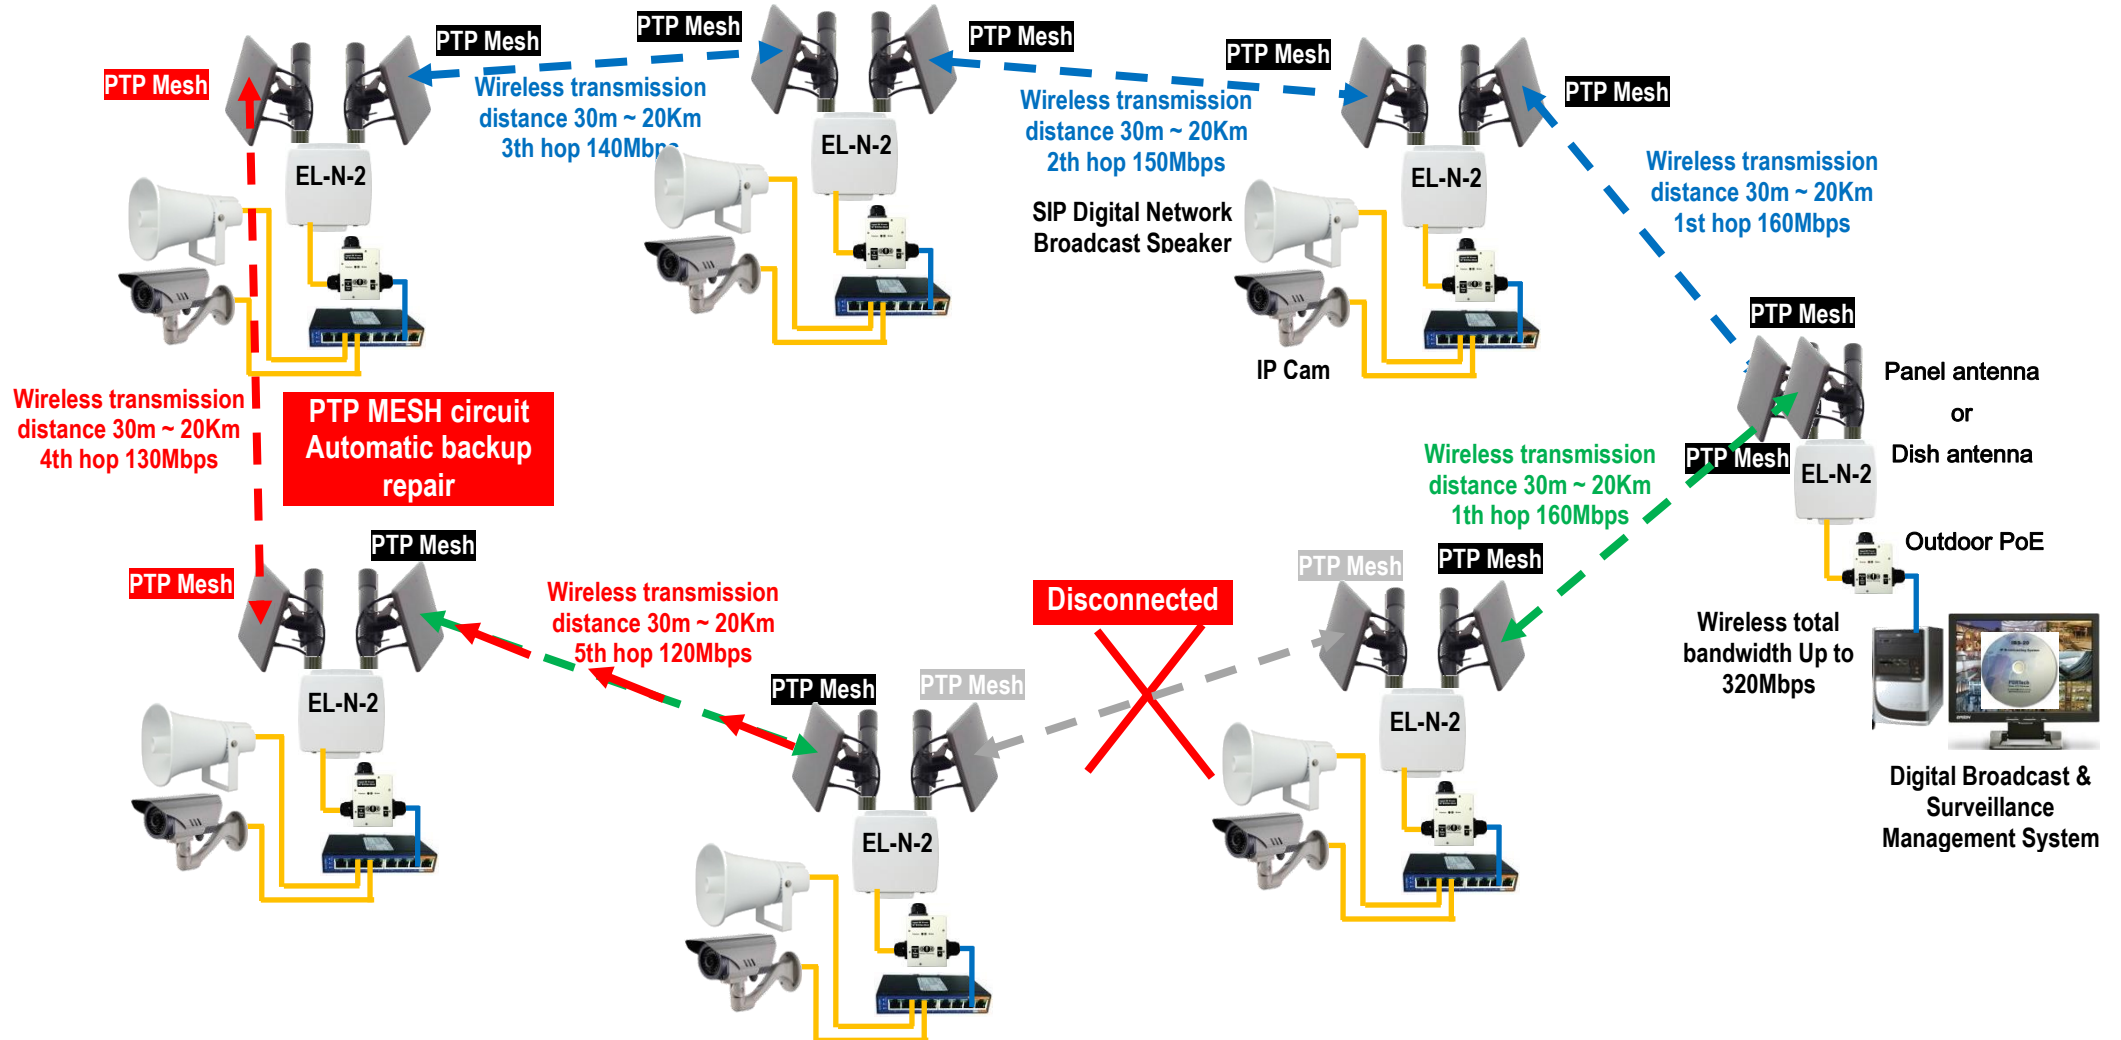

5. "PTP MESH Multipoint Relay Jumping Long Distance" Wireless SIP Digital Network Broadcast and Monitoring Transmission System Application Illustration

- Wireless broadcasting systems such as storage area, industry 4.0 factory area, science park, playground area, smart street lights, etc
- Wireless broadcasting system of police station Tianluodi network, townships, university campuses, mountain forest areas, river bureaus, port container areas