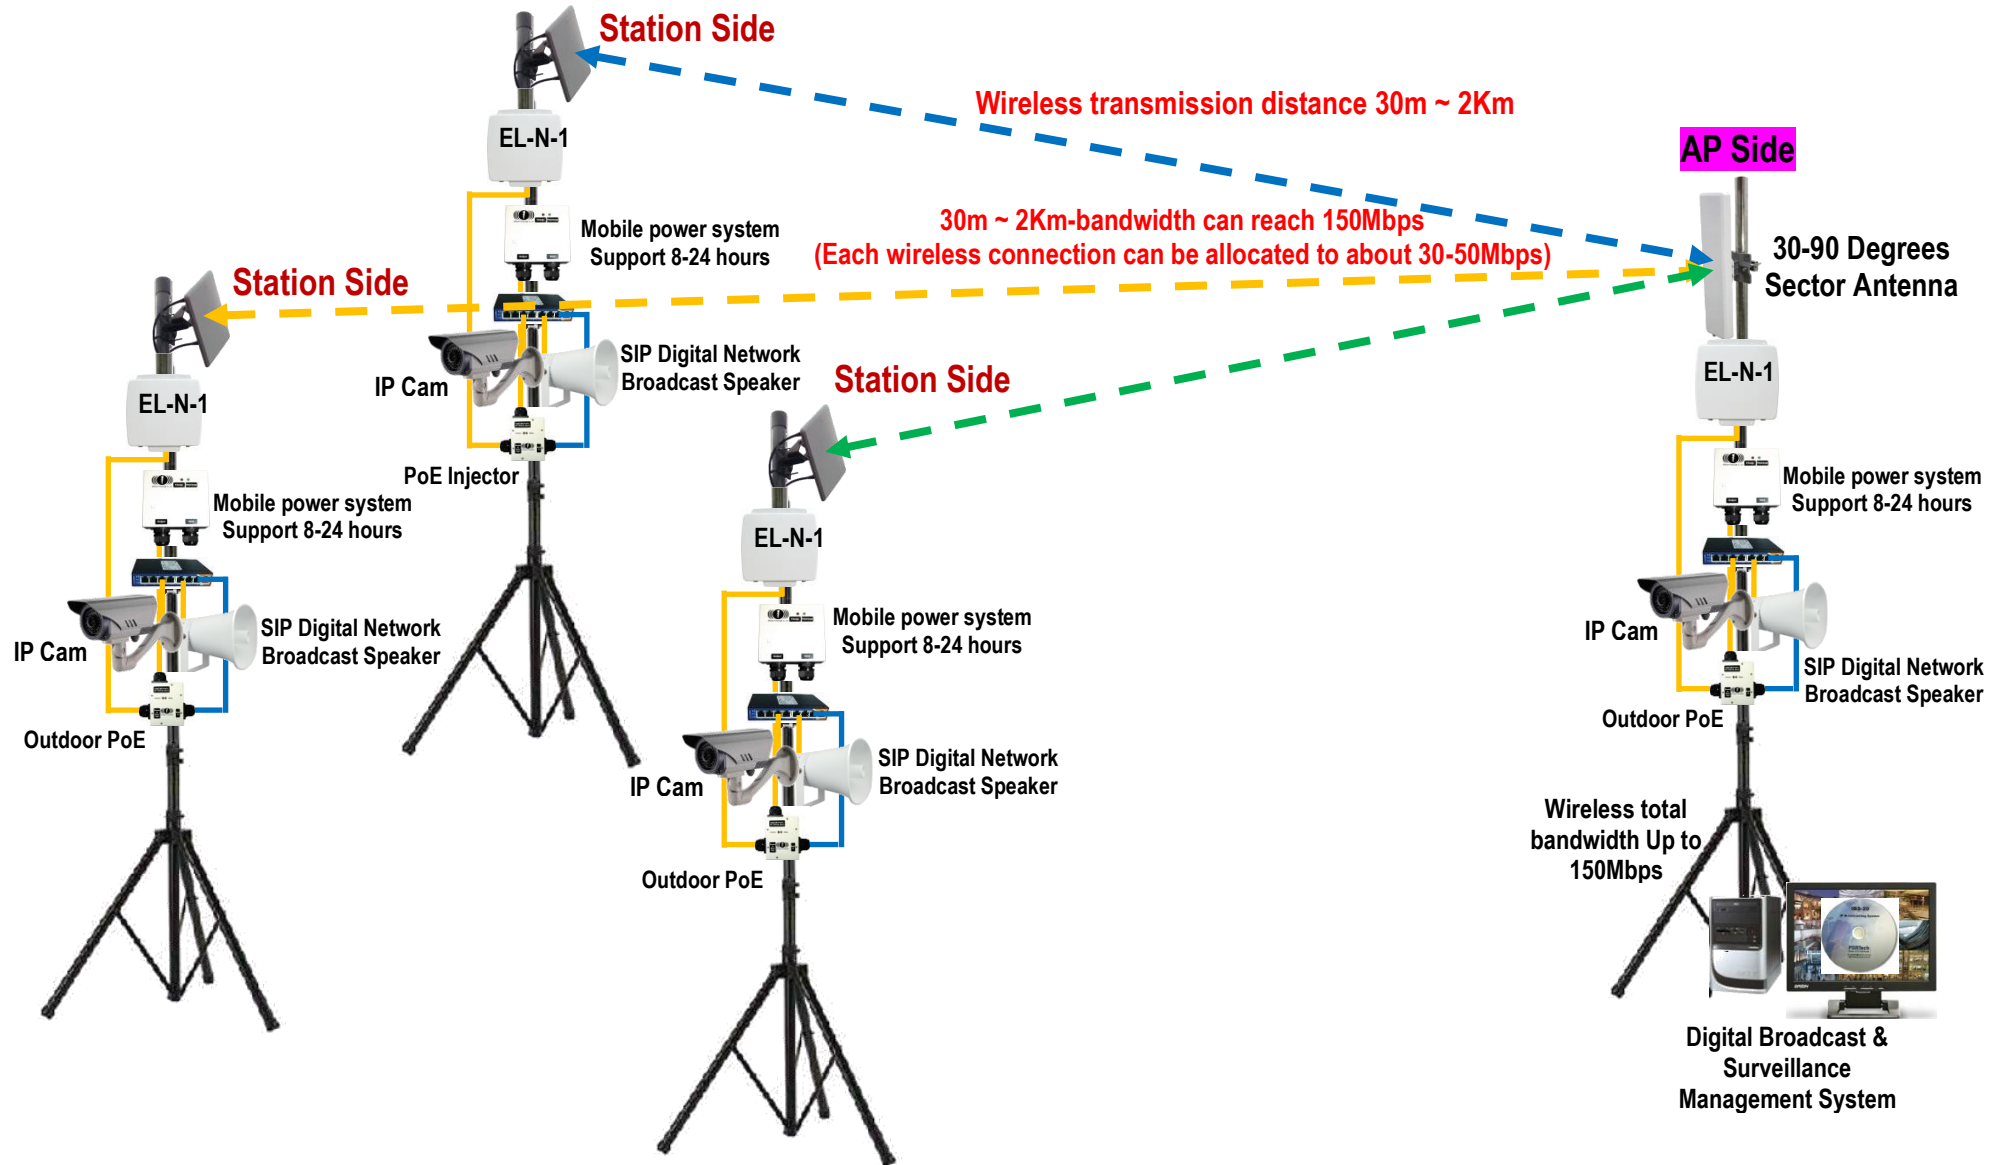

8. System Expansion "Temporary Mobile Power DC UPS Power Supply System" Wireless SIP Digital Network Broadcast and Monitoring Transmission System Application Illustration