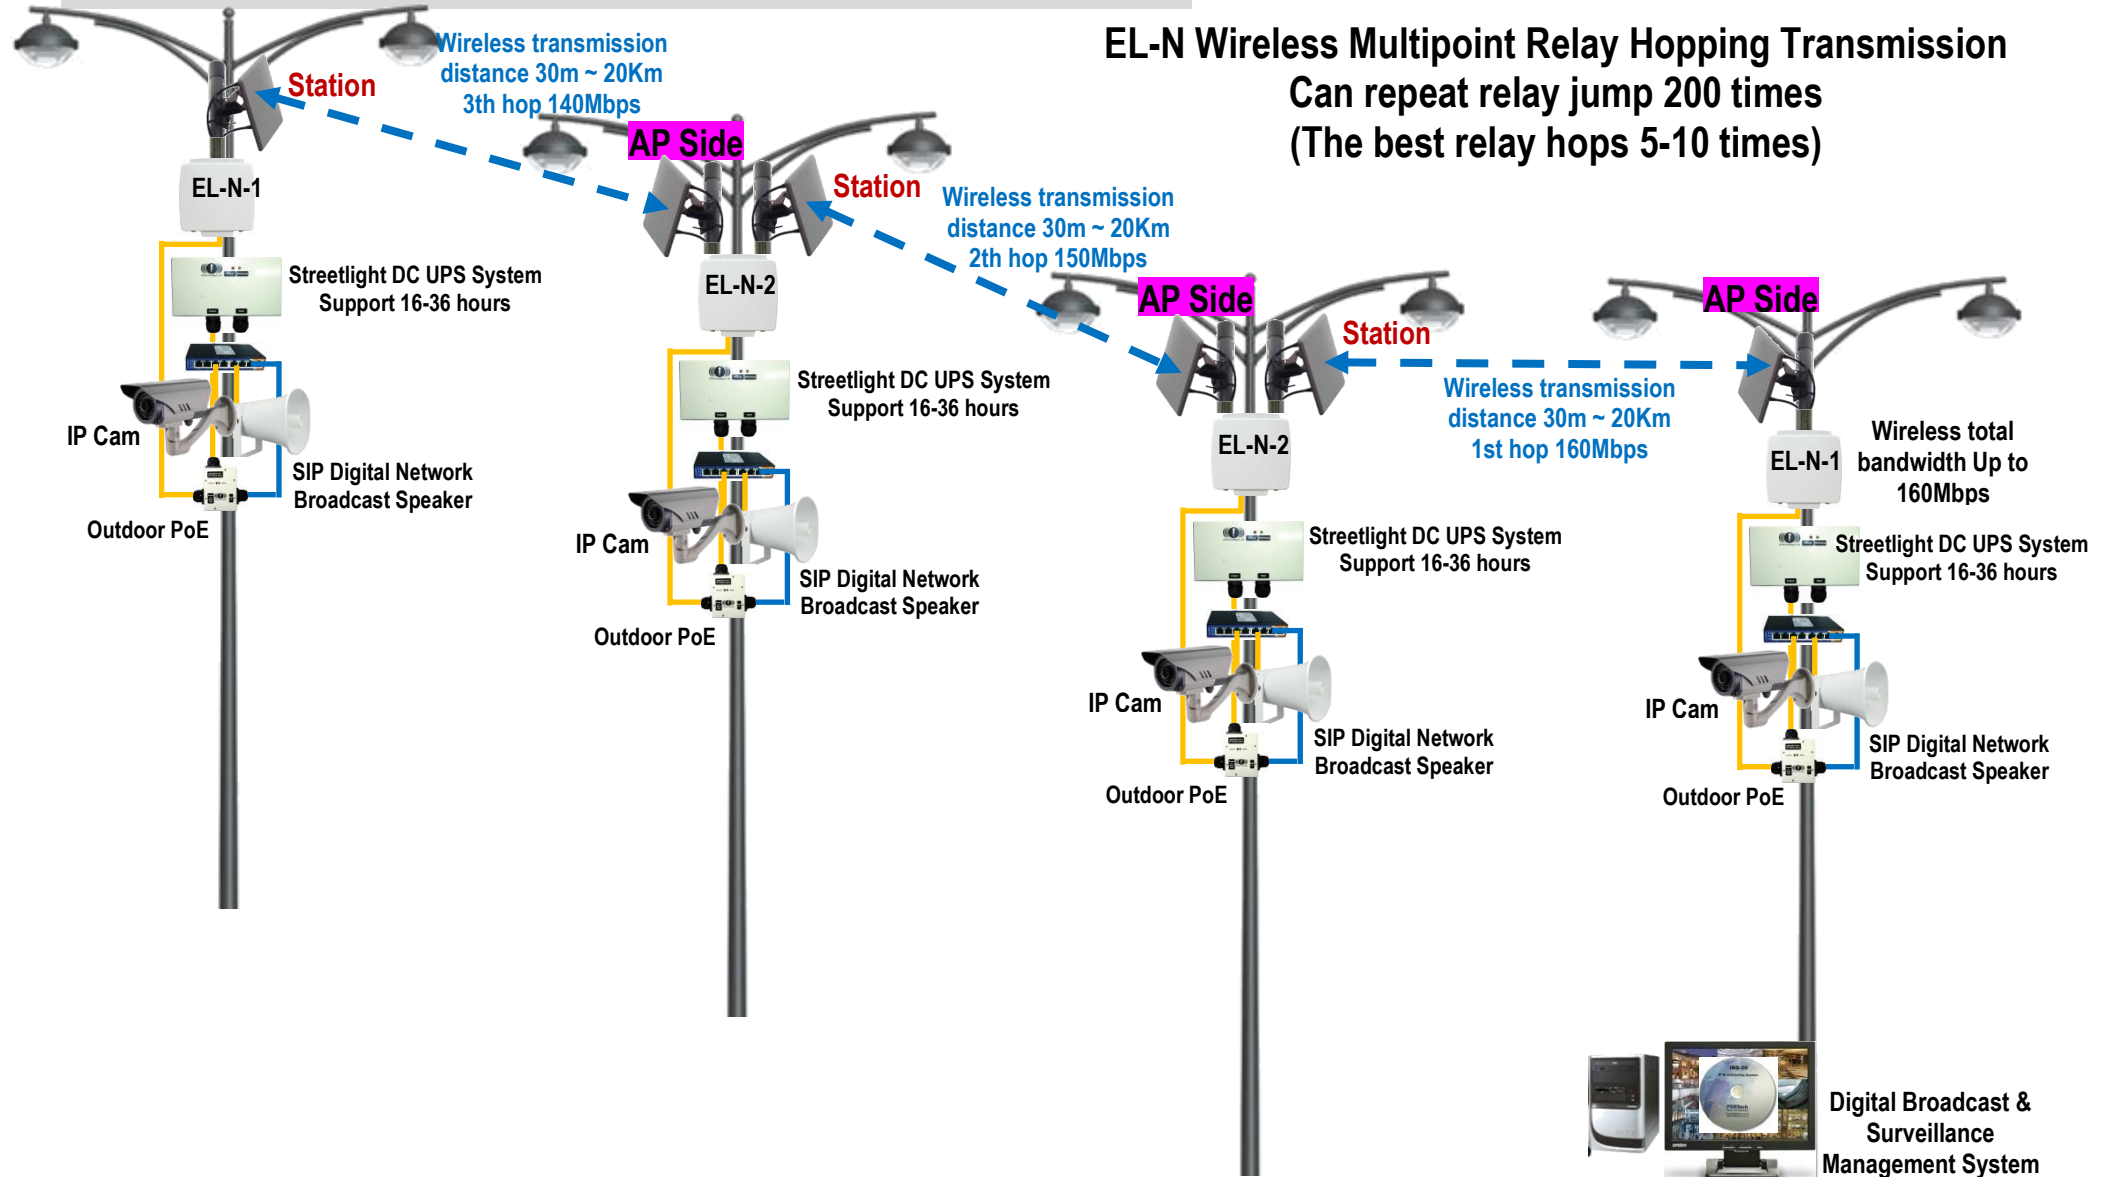

## 6. "AP / STA multi-point relay hopping long distance" wireless SIP digital network broadcast and monitoring transmission system application diagram

- Wireless broadcasting systems such as storage area, industry 4.0 factory area, science park, playground area, smart street lights, etc
- Wireless broadcasting system of police station Tianluodi network, townships, university campuses, mountain forest areas, river bureaus, port container areas

## 7. "AP / STA multi-point relay hopping long distance" wireless SIP digital network broadcast and monitoring transmission system application diagram

- Wireless broadcasting systems such as storage area, industry 4.0 factory area, science park, playground area, smart street lights, etc
- Wireless broadcasting system of police station Tianluodi network, townships, university campuses, mountain forest areas, river bureaus, port container areas

## 8. System Expansion "Temporary Mobile Power DC UPS Power Supply System" Wireless SIP Digital Network Broadcast and Monitoring Transmission System Application Illustration

## 9. System Expansion "Streetlight DC UPS Power Supply System" Wireless SIP Digital Network Broadcast and Monitoring Transmission System Application Illustration