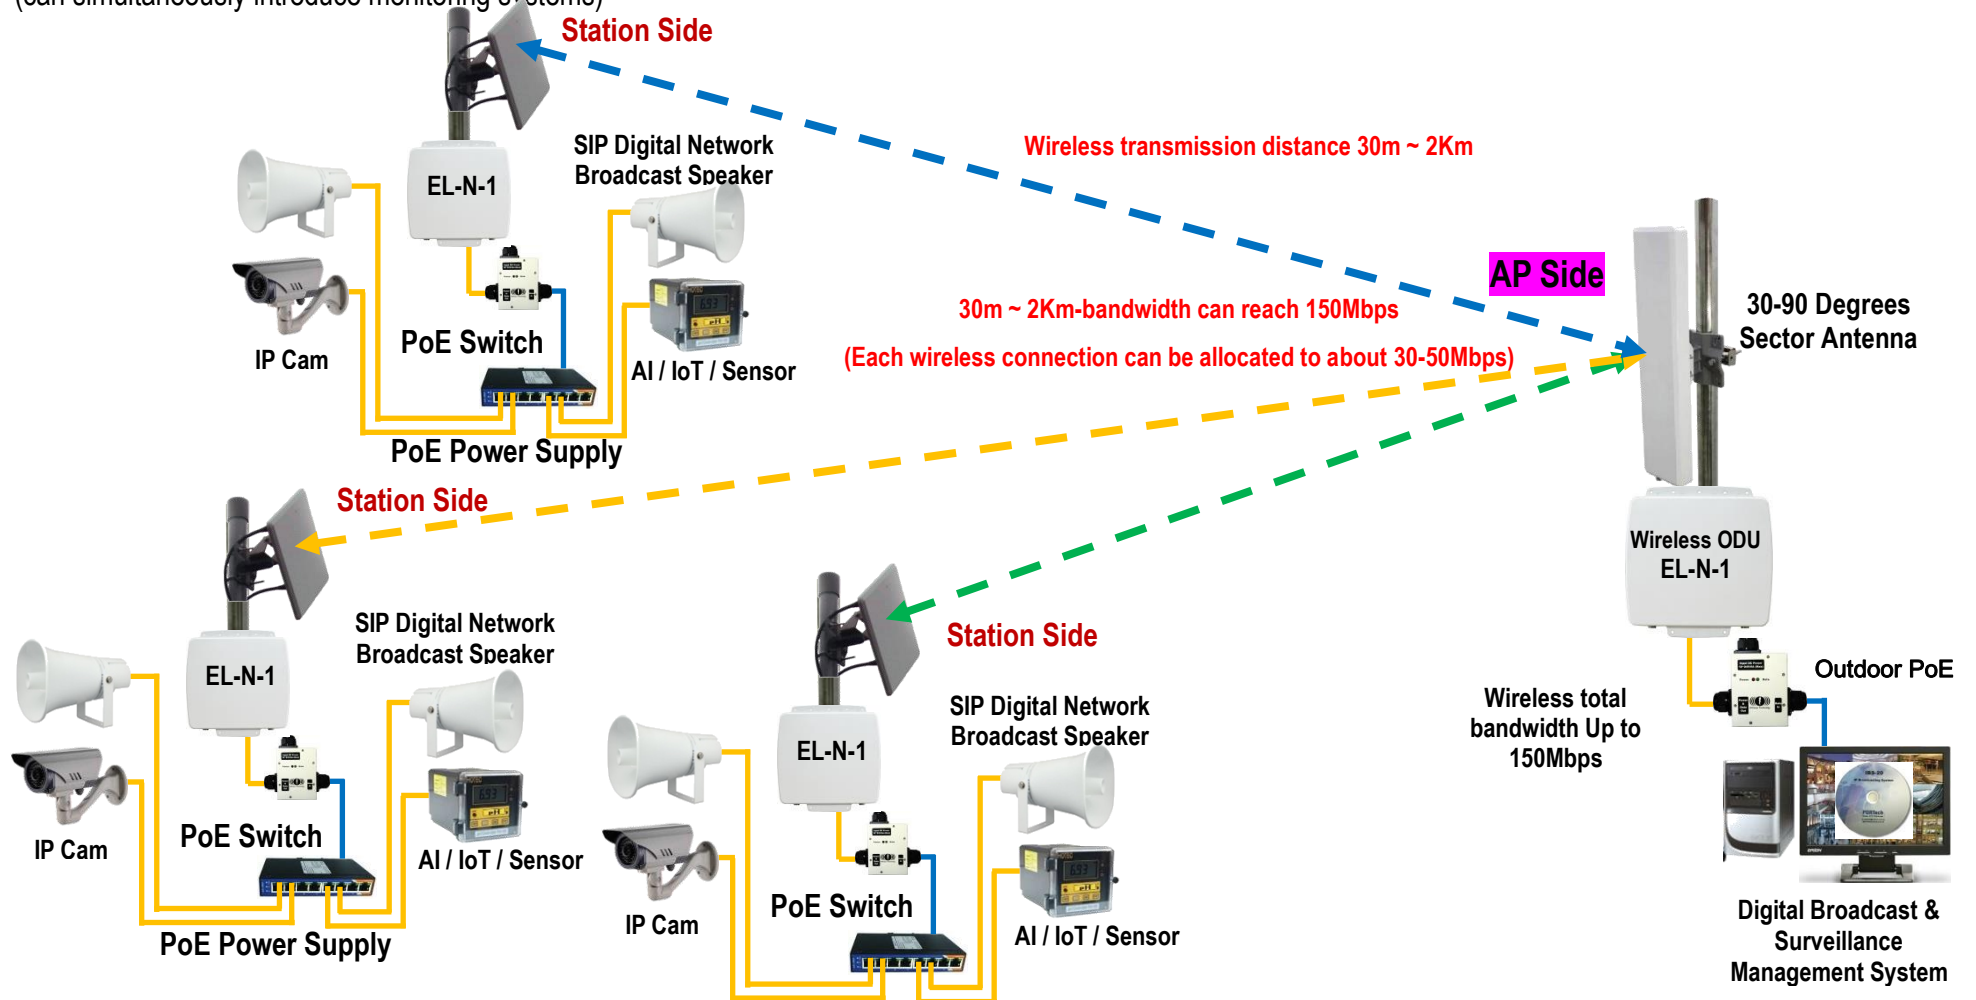

#### 1. "AP-STA Point-to-Point Long Distance" Wireless SIP Digital Network Broadcast and Monitoring Transmission System

##### Application Illustration

- Wireless monitoring connection system has been set up and operation → New digital broadcasting system can be expanded
- Wireless broadcasting system between the head office and the factory → Save wiring costs and provide a wireless broadcasting system with a long distance of 30m ~ 40Km (can simultaneously introduce a monitoring system)
- Wireless broadcasting system in mountain forest district or river bureau → Solve the problem that broadcasting system cannot be installed at a distance of 30m ~ 100Km (monitoring system can be introduced at the same time)

## 2. "AP-STA point-to-multipoint long-distance" wireless SIP digital network broadcast and monitoring transmission system application diagram

- Wireless broadcasting system between the head office and multi-zone factories and offshore box net farming → Save wiring costs and provide wireless broadcasting installations with a distance of 30m ~ 40Km
- Wireless broadcasting system in mountain forest district or river bureau → Solve the problem that broadcasting system cannot be installed at a distance of 30m ~ 100Km (monitoring system can be introduced at the same time)

### 3. "AP-STA point-to-multipoint shore distance" wireless SIP digital network broadcast and monitoring transmission system application diagram

- Wireless broadcasting systems such as warehouses, factory areas, exhibition areas, temporary event areas, etc. → Save wiring costs and provide wireless radio deployment at a short distance of 30m ~ 2Km (can introduce mobile monitoring system)
- Wireless broadcasting systems in neighborhoods, campuses, parks, etc. → Save wiring costs and provide 30m ~ 2Km close-range wireless broadcasting deployment (can simultaneously introduce monitoring systems)