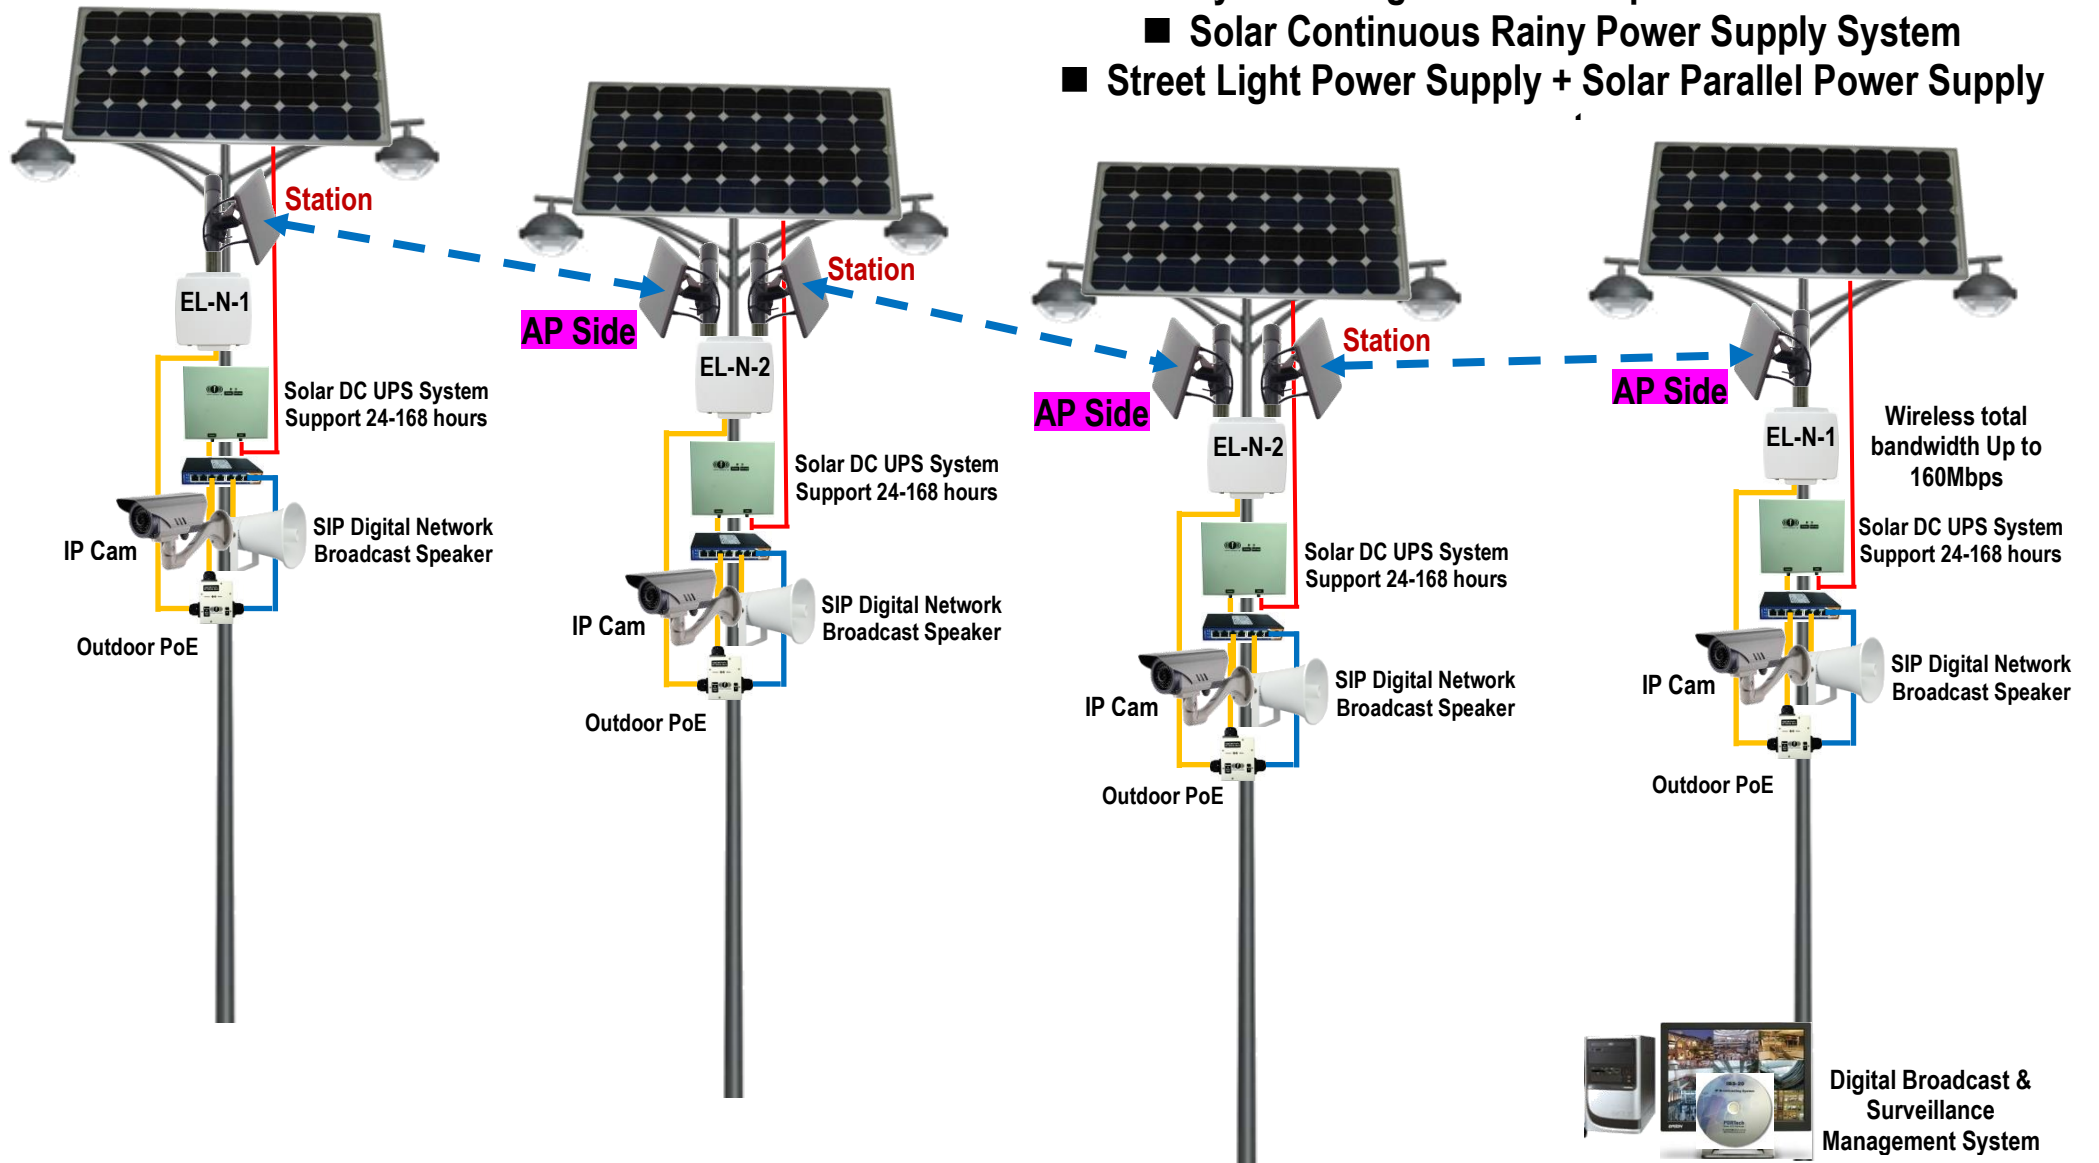

## 8. System Expansion "Temporary Mobile Power DC UPS Power Supply System" Wireless SIP Digital Network Broadcast and Monitoring Transmission System Application Illustration

## 9. System Expansion "Streetlight DC UPS Power Supply System" Wireless SIP Digital Network Broadcast and Monitoring Transmission System Application Illustration

## 10. System Expansion "Solar DC UPS Power Supply System" Wireless SIP Digital Network Broadcast and Monitoring Transmission System Application Illustration

# 11. Wireless transmission integration "SIP digital network broadcasting system" + "traditional analog broadcasting system" dual architecture system explanation