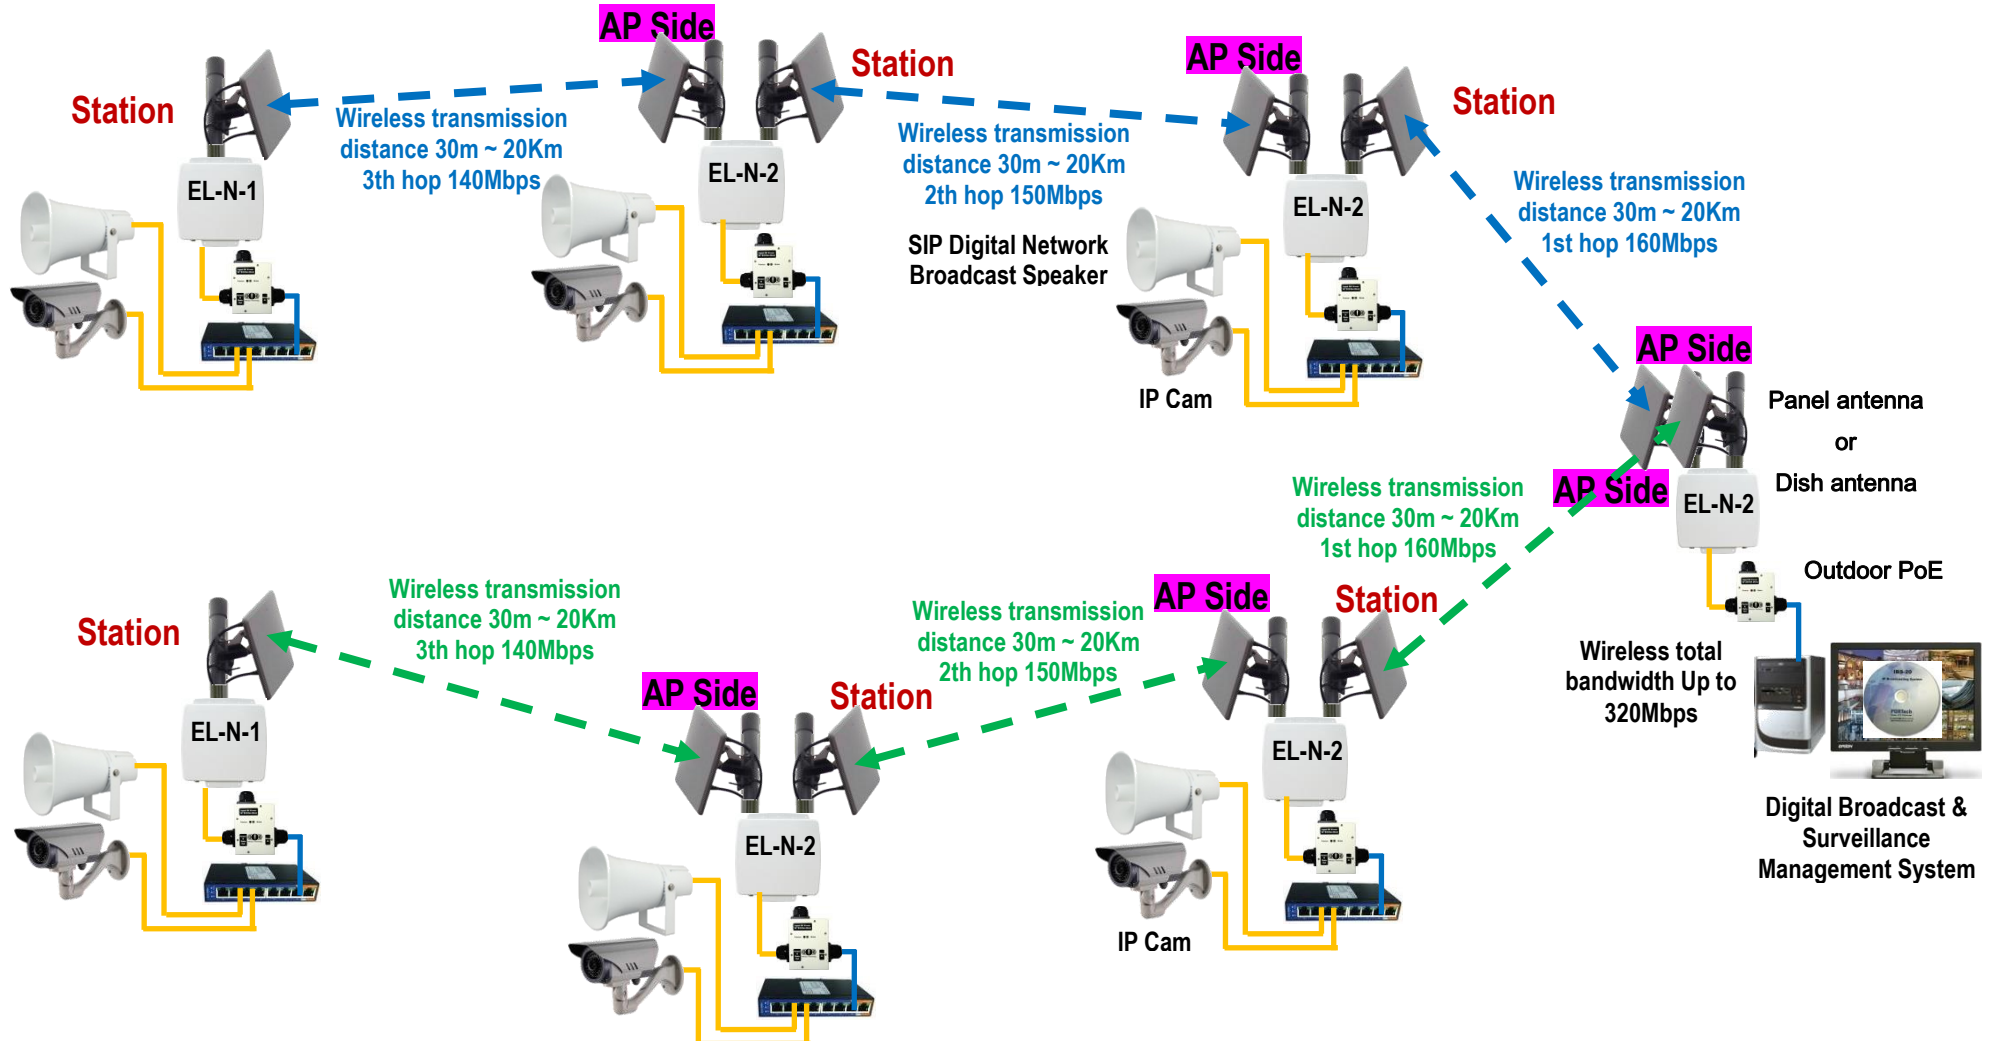

6. "AP / STA multi-point relay hopping long distance" wireless SIP digital network broadcast and monitoring transmission system application diagram

- Wireless broadcasting systems such as storage area, industry 4.0 factory area, science park, playground area, smart street lights, etc
- Wireless broadcasting system of police station Tianluodi network, townships, university campuses, mountain forest areas, river bureaus, port container areas