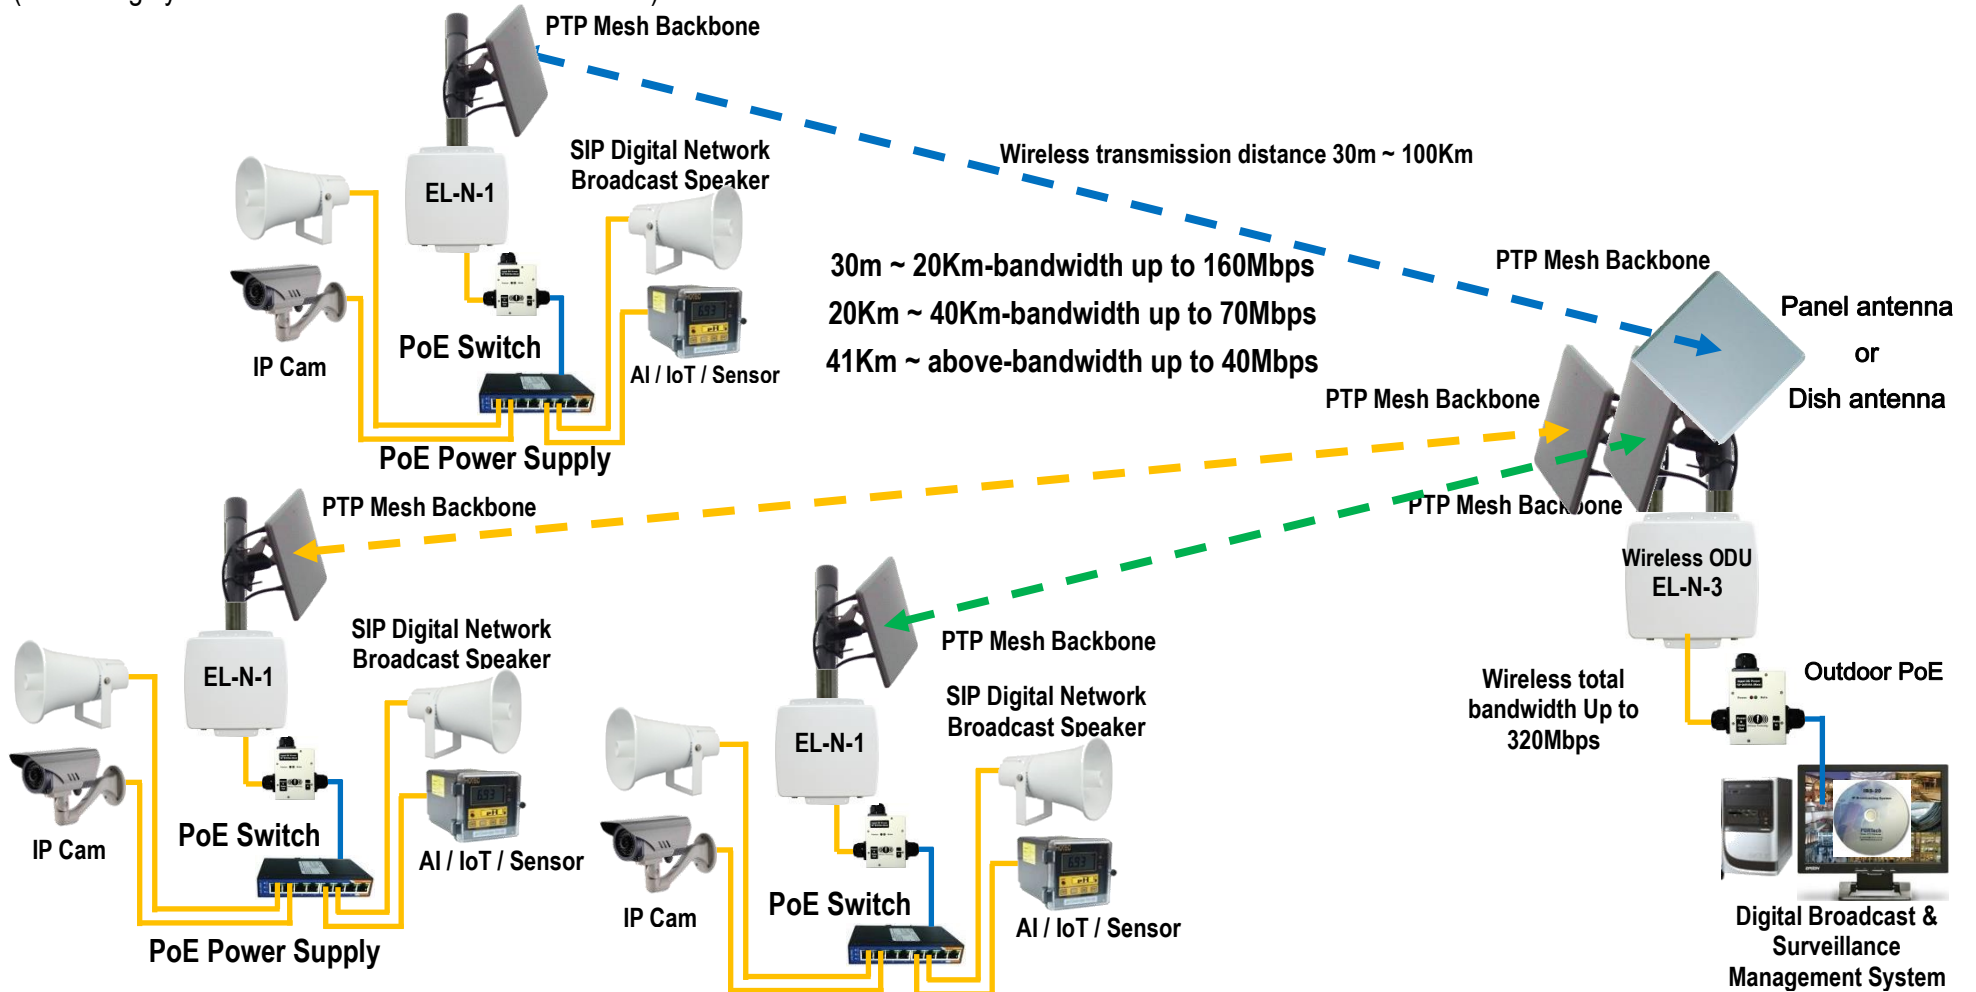

#### 1. "AP-STA Point-to-Point Long Distance" Wireless SIP Digital Network Broadcast and Monitoring Transmission System

##### Application Illustration

- Wireless monitoring connection system has been set up and operation → New digital broadcasting system can be expanded
- Wireless broadcasting system between the head office and the factory → Save wiring costs and provide a wireless broadcasting system with a long distance of 30m ~ 40Km (can simultaneously introduce a monitoring system)
- Wireless broadcasting system in mountain forest district or river bureau → Solve the problem that broadcasting system cannot be installed at a distance of 30m ~ 100Km (monitoring system can be introduced at the same time)

## 2. "AP-STA point-to-multipoint long-distance" wireless SIP digital network broadcast and monitoring transmission system application diagram

- Wireless broadcasting system between the head office and multi-zone factories and offshore box net farming → Save wiring costs and provide wireless broadcasting installations with a distance of 30m ~ 40Km
- Wireless broadcasting system in mountain forest district or river bureau → Solve the problem that broadcasting system cannot be installed at a distance of 30m ~ 100Km (monitoring system can be introduced at the same time)

### 3. "AP-STA point-to-multipoint shore distance" wireless SIP digital network broadcast and monitoring transmission system application diagram

- Wireless broadcasting systems such as warehouses, factory areas, exhibition areas, temporary event areas, etc. → Save wiring costs and provide wireless radio deployment at a short distance of 30m ~ 2Km (can introduce mobile monitoring system)
- Wireless broadcasting systems in neighborhoods, campuses, parks, etc. → Save wiring costs and provide 30m ~ 2Km close-range wireless broadcasting deployment (can simultaneously introduce monitoring systems)