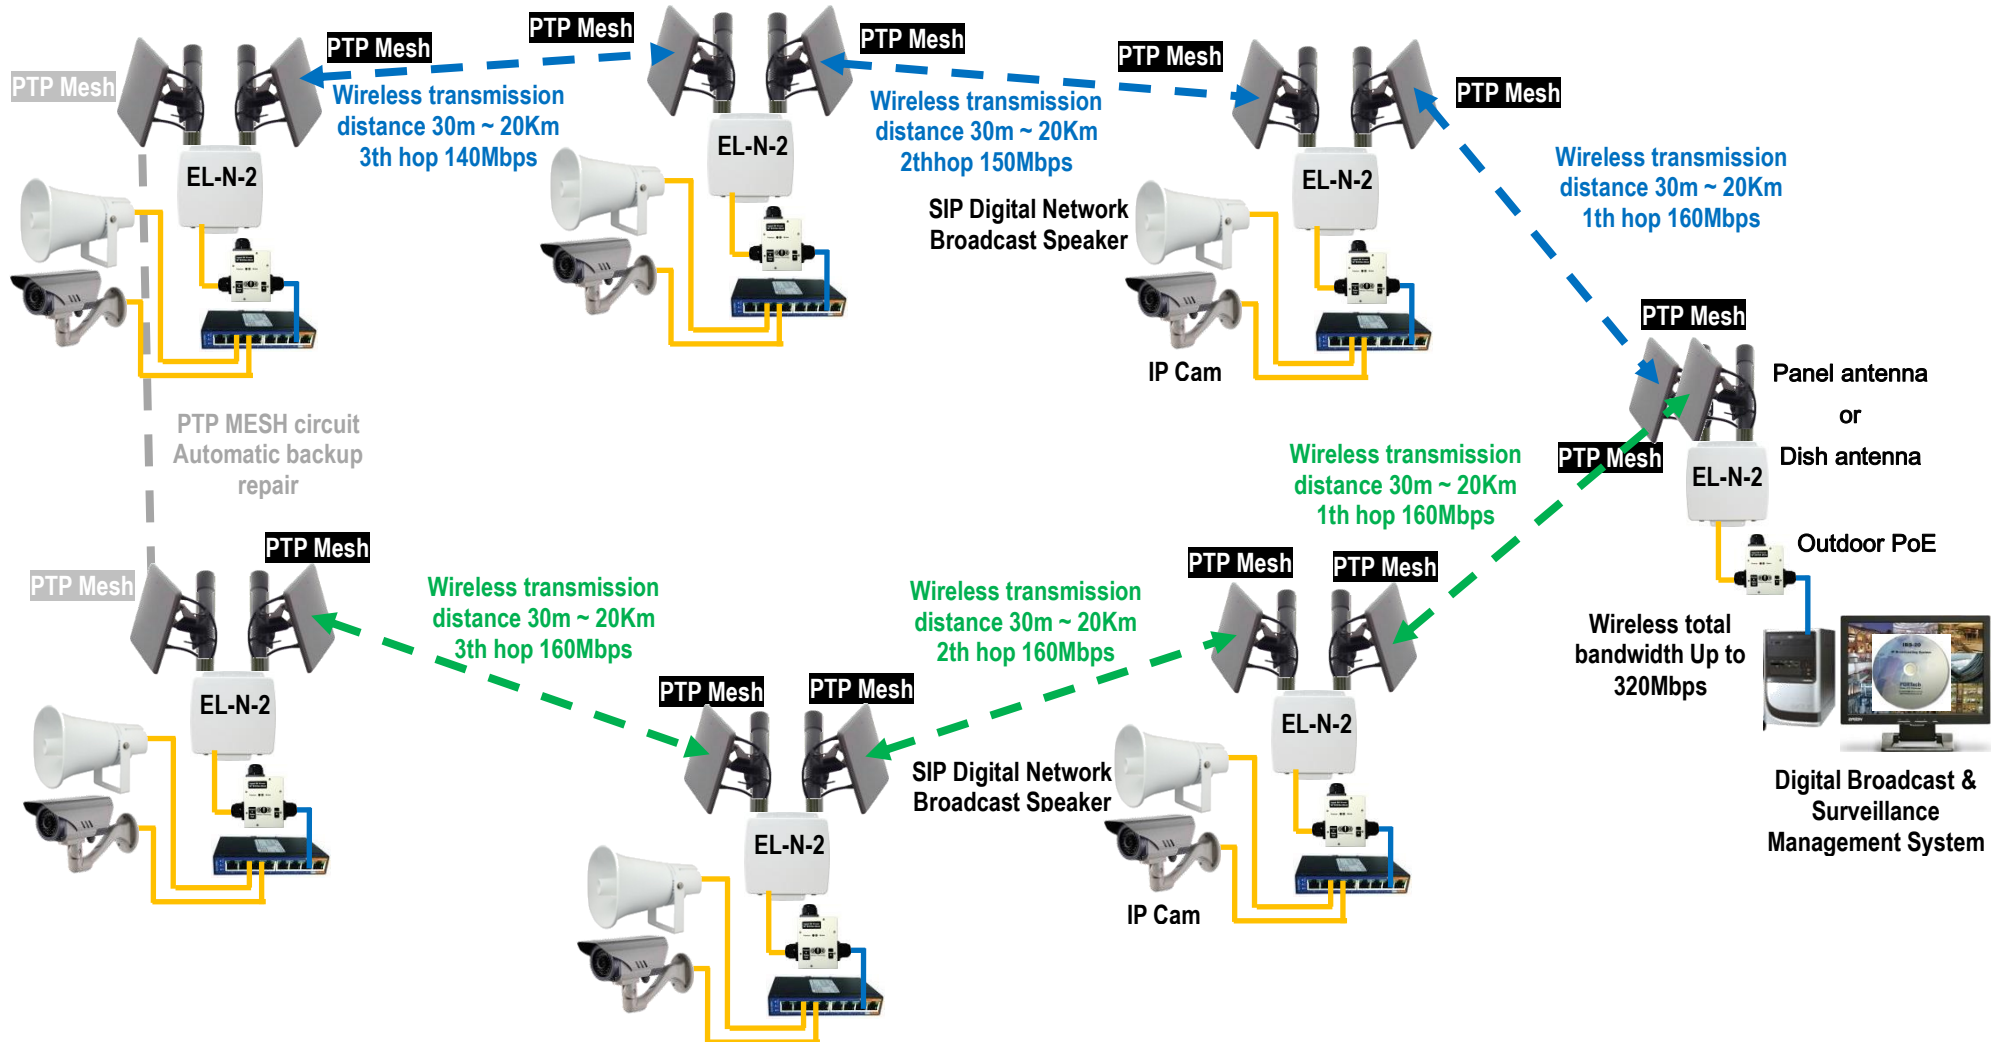

4. "PTP MESH Multipoint Relay Jumping Long Distance" Wireless SIP Digital Network Broadcast and Monitoring Transmission System Application Illustration

- Wireless broadcasting systems such as storage area, industry 4.0 factory area, science park, playground area, smart street lights, etc
- Wireless broadcasting system of police station Tianluodi network, townships, university campuses, mountain forest areas, river bureaus, port container areas